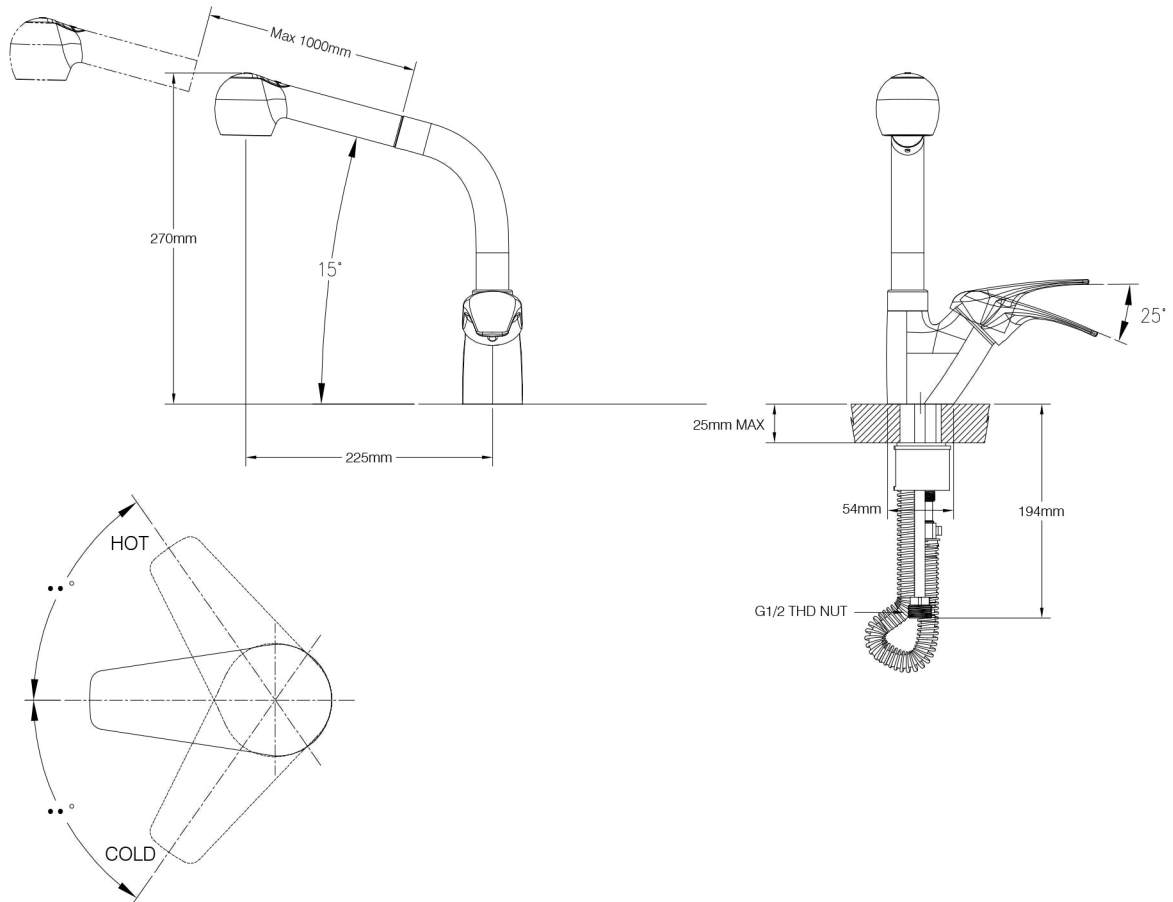

AMERICA'S NO.1 FAUCET BRAND

DESCRIPTION

- Metal construction with a chrome finish
- G1/2 inlet connections

OPERATION

- Lever style handle
- Pull-on / Push-off
- Temperature controlled through 110 degree arc of handle travel

FLOW

- Flowrate is 0.15L/s minimum under 0.3Mpa

CARTRIDGE

- Ceramic 40mm cartridge design
- Nonmetallic / nonferrous and ceramic material

STANDARD

- Designed to meet GB standard

# Specifications

LANDES

Single Mount Single-Handle Pullout Kitchen Faucet

Models:7727

NOTE: THIS FAUCET IS DESIGNED TO BE INSTALLED THRU 35mm MIN. DIA. HOLE

AMERICA'S NO.1 FAUCET BRAND

## Illustrated Parts

■ Order by Part Name and Part Number

Landes		
1H Single Mount Kitchen Faucet		
MODEL	HANDLE TYPE	FINISH
7727	Lever	Chrome